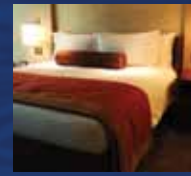

## PREMIUM PEARL SUITE

Large living area with sofa bed and separate master bedroom, a luxurious en-suite bathroom with a jacuzzi bath.

### Additional Features

- Jacuzzi bath in all Premium Pearl Suites