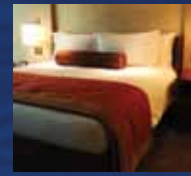

## DELUXE PEARL SUITE

Large living area with sofa bed and separate master bedroom, a luxurious bathroom with twin sinks and shower.